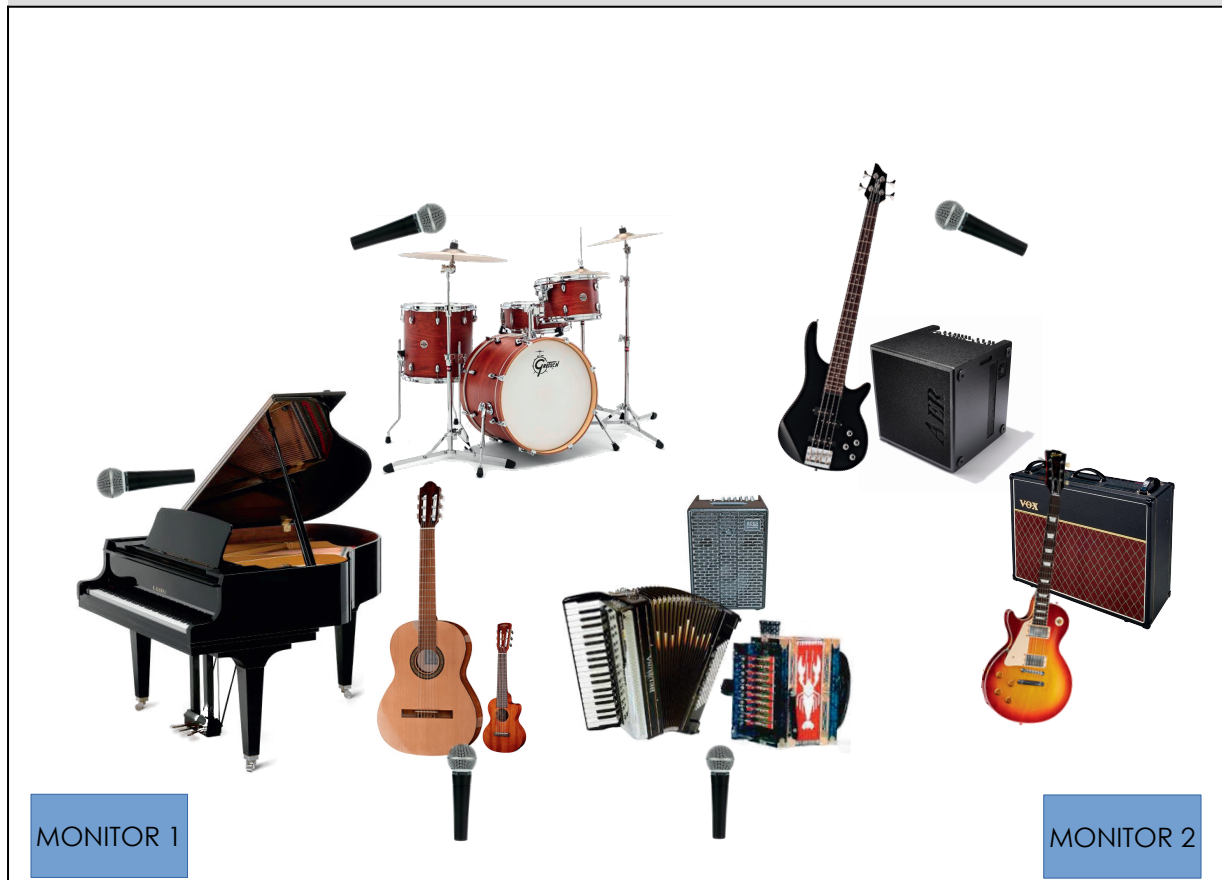

BÜHNENANWEISUNG

FOH	SOURCE	WE HAVE	WE NEED
1	KICK	Audix D6 inside	-
2	SNARE	-	Shure SM 57 on stand
3	TOMTOM	-	Sennheiser E 604
4	STANDTOM	-	Sennheiser E 604
5	BASS	DI out	-
6	PIANO	-	Sennheiser E 901
7	GUITAR A	IN-EAR Direct Out	-
8	ACCORDION 1 + 2	ACUS One-8 Direct Out	-
9	GUITAR E	VOX AV60	Shure SM 57 / Sennheiser E 906
10			
11	VOCAL – drums	-	Shure SM 58
12	VOCAL – bass	-	Shure SM 58
13	VOCAL – piano	-	Shure SM 58
14	VOCAL – guitar A	Shure SM 58 + IN-EAR Direct Out	-
15	VOCAL – accordion		Shure SM 58
16			