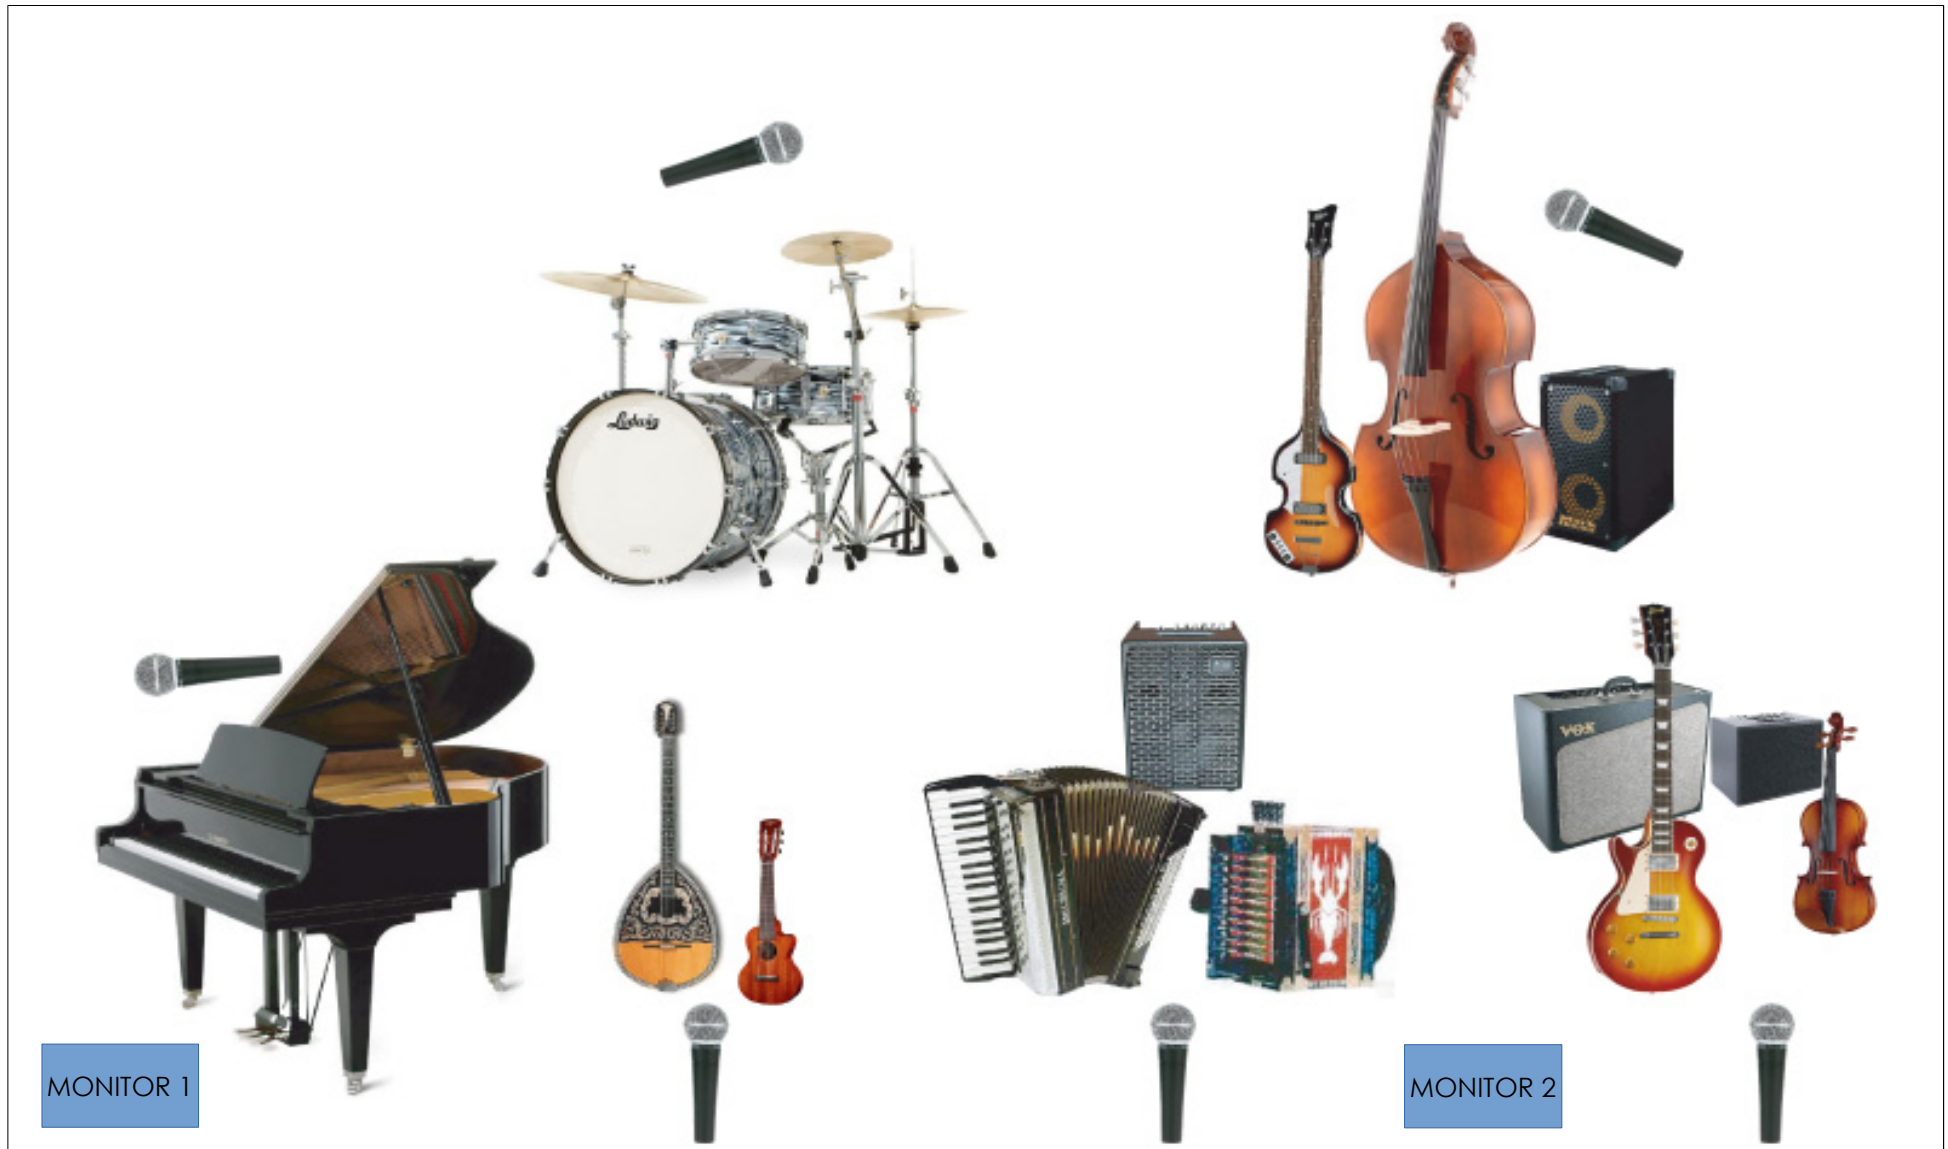

ZYDECO ANNIE + SWAMP CATS
"Rendez-Vous á New Orleans"

Stefan Baldauf
+49 (0)179 / 2 11 46 23

BACKLINE SETUP
last update: 20.07.2022

ZYDECO ANNIE + SWAMP CATS

"Rendez-Vous á New Orleans"

Stefan Baldauf
+49 (0)179 / 2 11 46 23**BACKLINE SETUP**

last update: 20.07.2022

SUB	FOH	SOURCE	INSERT	WE NEED	WE HAVE
	1	KICK		-	Sennheiser e602 inside
	2	SNARE		Shure SM 57 on stand	-
	3	STANDTOM		Sennheiser E 604	-
	4	BASS		-	DI out
	5	PIANO L		Sennheiser E 912	-
	6	PIANO R		Sennheiser E 912	-
	7	BOUZOUKI + GUITAR A		-	IN-EAR Direct Out
	8	ACCORDION 1 + 2		-	ACUS One-8 Direct Out
	9	GUITAR E		Shure SM 57 / Sennheiser E 906	VOX AV60
	10	FIDDLE		-	AER Compact 60 ₃
	11	VOCAL – drums		Shure SM 58	-
	12	VOCAL – bass		Shure SM 58	-
	13	VOCAL – piano		Shure SM 58	-
	14	VOCAL – bouzouki		-	IN-EAR Direct Out
	15	VOCAL – accordion		Shure SM 58	
	16	VOCAL – guitar		Shure SM 58	-