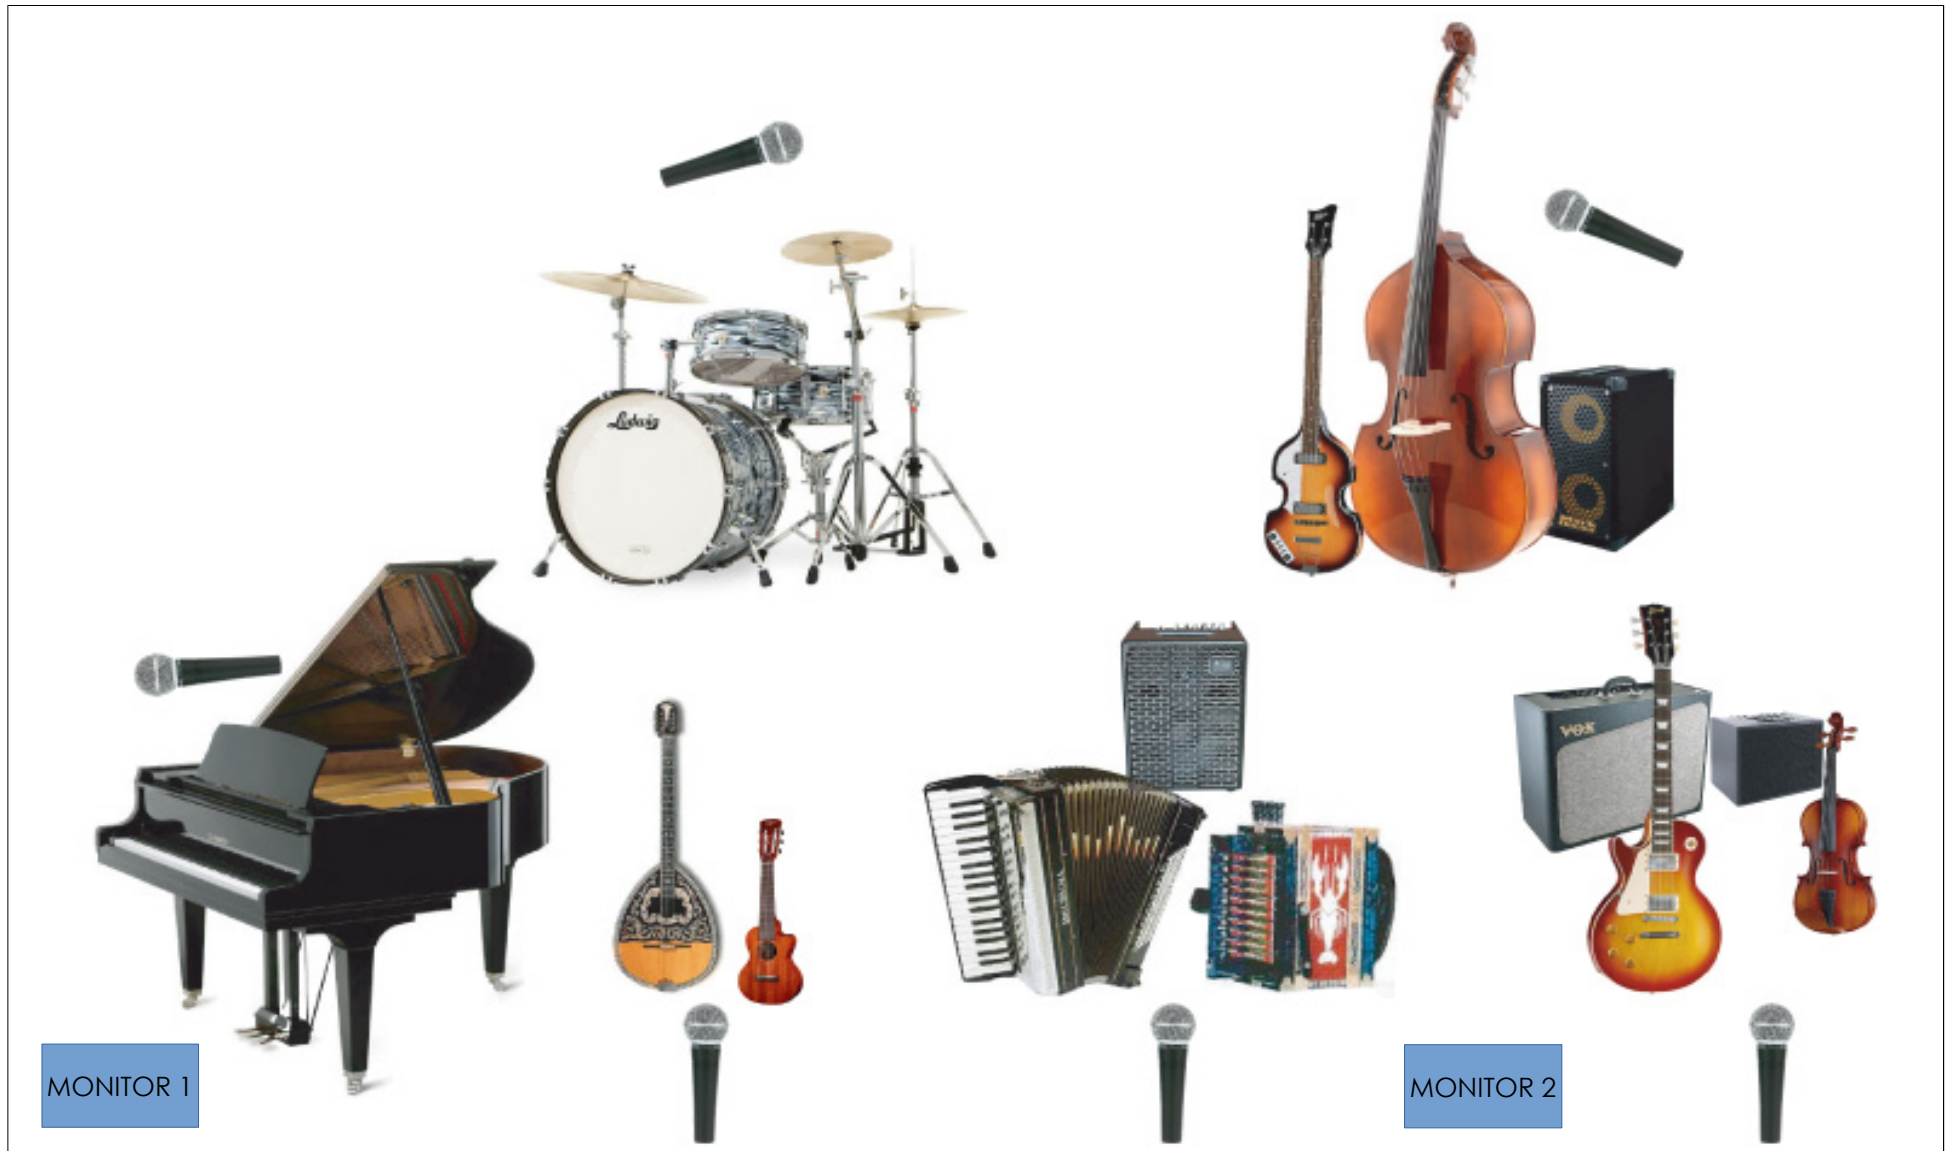

ZYDECO ANNIE + SWAMP CATS
"The spirit of New Orleans"

BACKLINE SETUP
last update: 02.12.2019

ZYDECO ANNIE + SWAMP CATS

"The spirit of New Orleans"

BACKLINE SETUP

last update: 02.12.2019

SUB	FOH	SOURCE	INSERT	WE NEED	WE HAVE
	1	KICK		-	Sennheiser E 602 inside
	2	SNARE		Shure SM 57 / Sennheiser E 906	-
	3	BASS		-	DI out
	4	PIANO		Sennheiser E 912	-
	5	BOUZOUKI + GUITAR A		-	IN-EAR Direct Out
	6	ACCORDION 1 + 2		-	ACUS One-8
	7	GUITAR E		Shure SM 57 / Sennheiser E 906	VOX AV60
	8	FIDDLE		-	AER Compact 60s
	9	VOCAL – drums		Shure SM 58	-
	10	VOCAL – bass		Shure SM 58	-
	11	VOCAL – piano		Shure SM 58	-
	12	VOCAL – bouzouki		-	IN-EAR Direct Out
	13	VOCAL – accordion		Shure SM 58	
	14	VOCAL – guitar		Shure SM 58	-
	15	-		-	-
	16	-		-	-