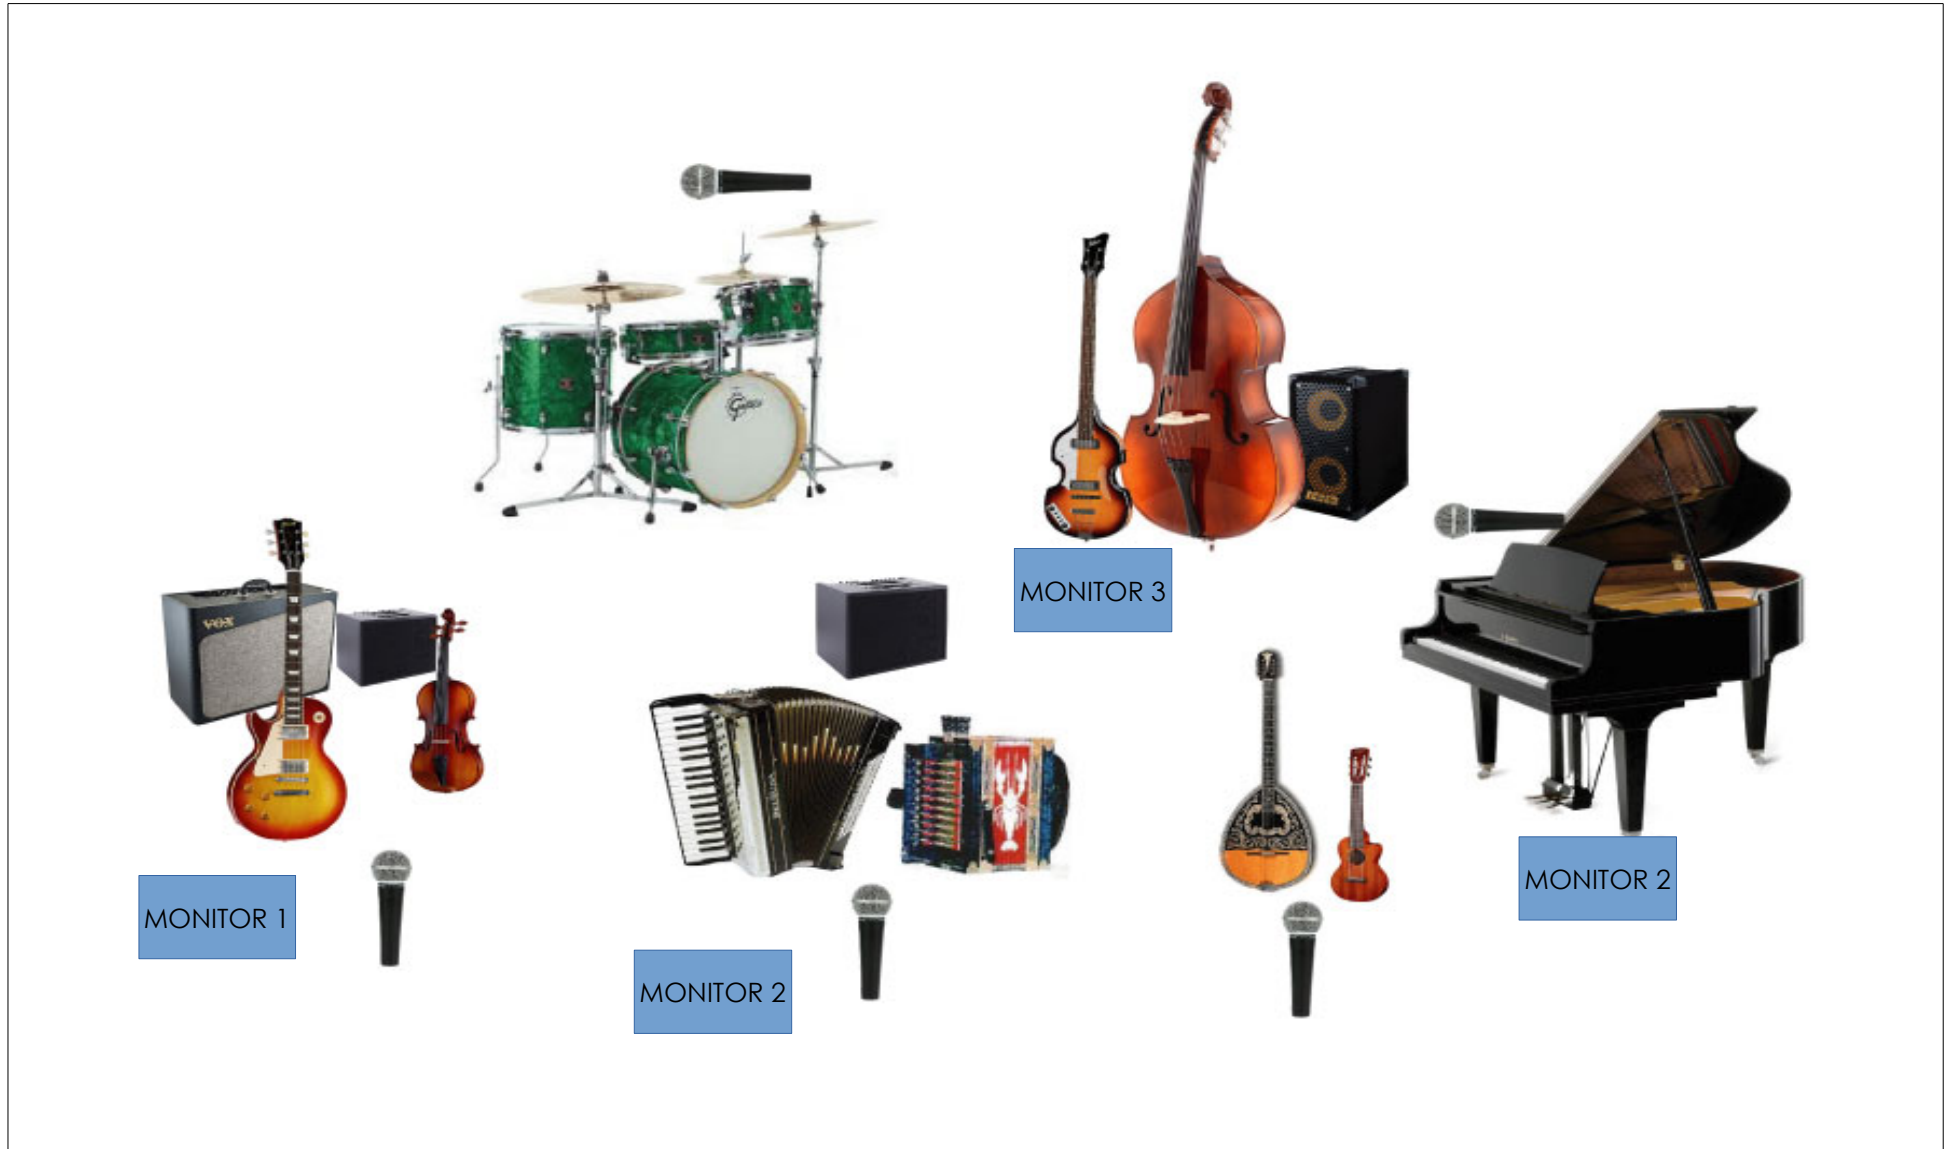

ZYDECO ANNIE + SWAMP CATS

"The spirit of New Orleans"

BACKLINE SETUP

last update: 26.01.2018

ZYDECO ANNIE + SWAMP CATS

"The spirit of New Orleans"

BACKLINE SETUP

last update: 26.01.2018

SUB	FOH	SOURCE	INSERT	WE NEED	WE HAVE
	1	KICK		Audix D6	-
	2	SNARE		Shure SM 57	-
	3	OVERHEAD		AKG C 451 B	-
	4	BASS		-	DI out
	5	GUITAR E		Shure SM 57	VOX AV60
	6	FIDDLE		DI Box	AER Compact 603
	7	ACCORDION		DI Box	AER Compact 603
	8	BOUZOUKI + GUITAR A		-	IN-EAR Direct Out
	9	PIANO		Shure KSM 141	-
	10	PIANO		Shure KSM 141	-
	11	VOC – guitar		Shure SM 58	-
	12	VOC – accordion		Shure SM 58	
	13	VOC – bouzouki		-	Shure SM 58
	14	VOC – piano		Shure SM 58	-
	15	VOC – drums		Shure SM 58	-
	16	-		-	-