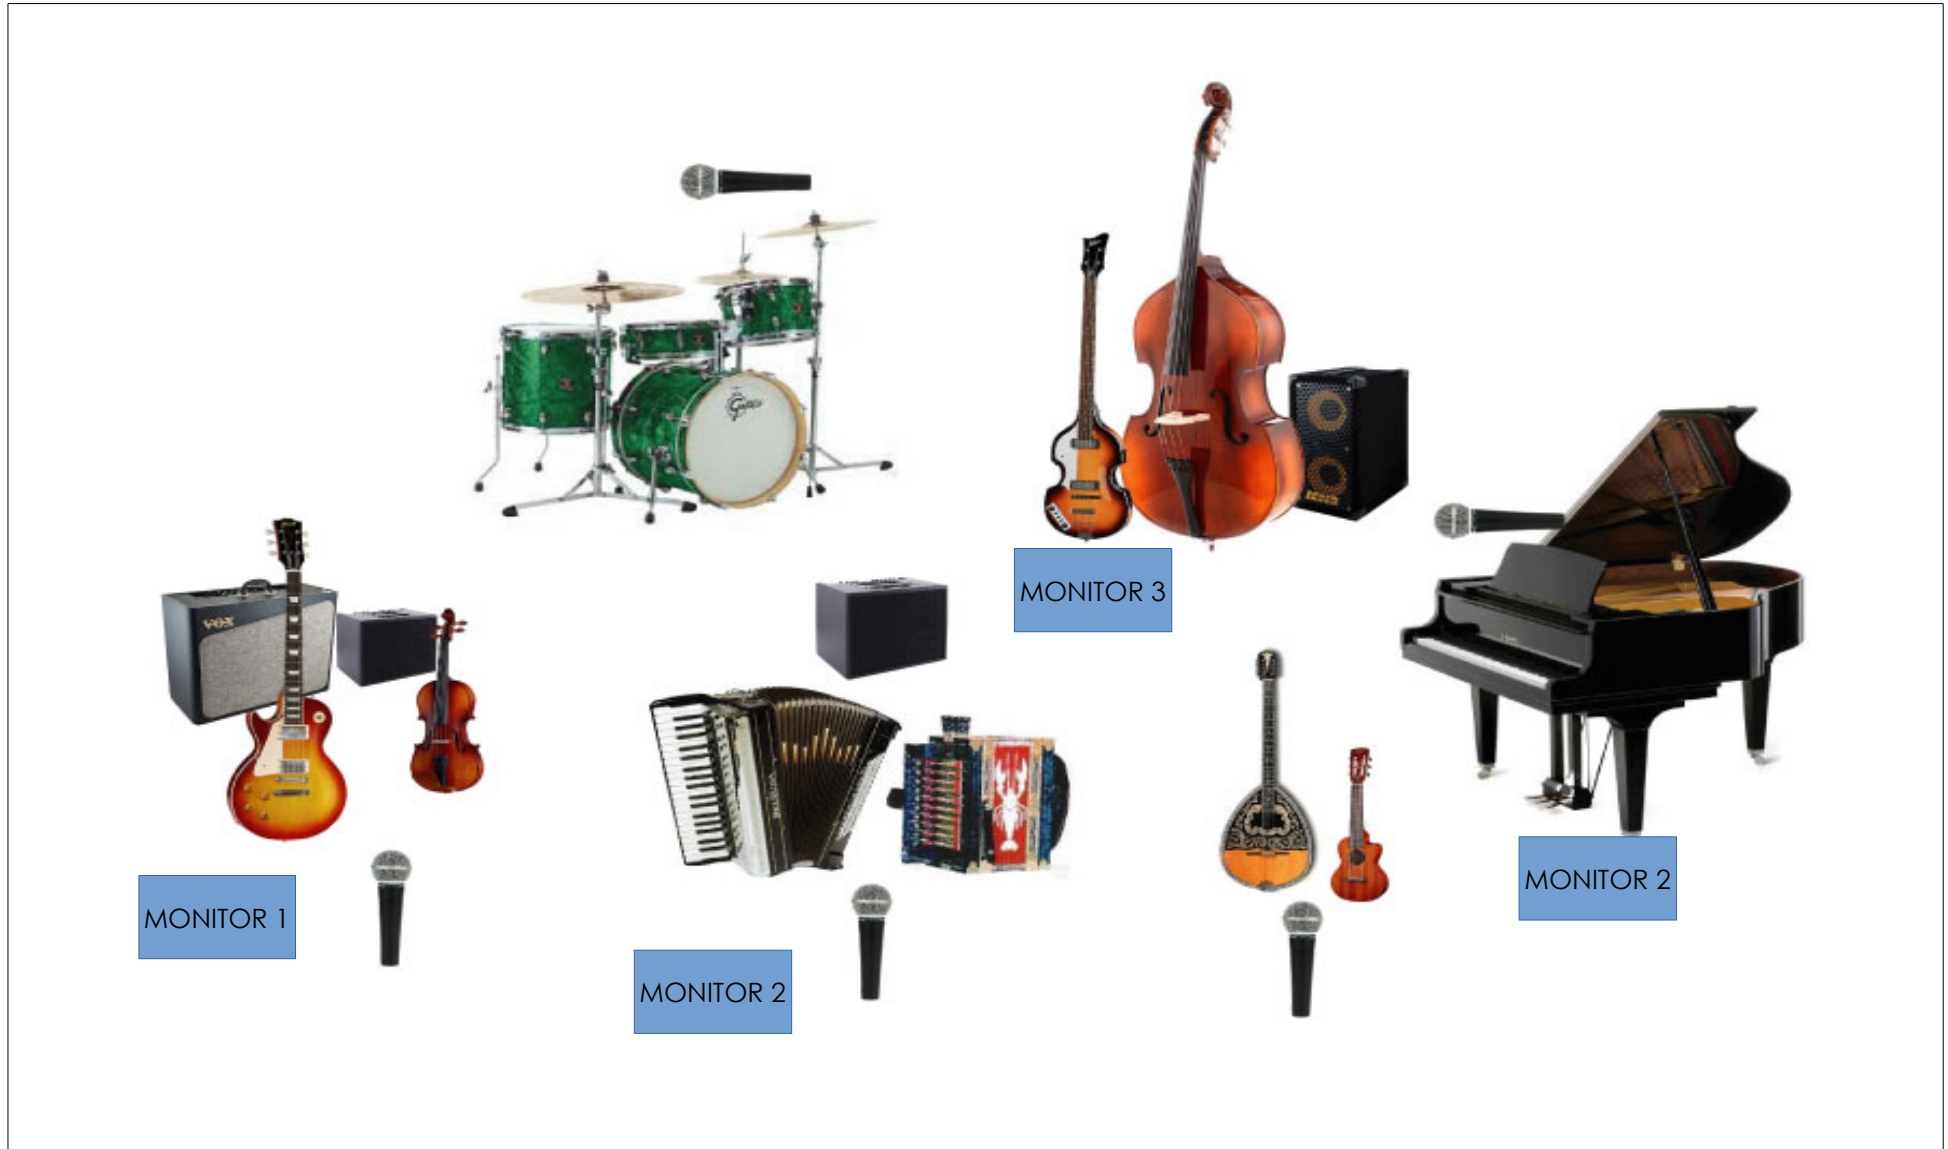

**ZYDECO ANNIE + SWAMP CATS**  
"The spirit of New Orleans"

**BACKLINE SETUP**  
last update: 18.06.2018

# ZYDECO ANNIE + SWAMP CATS

"The spirit of New Orleans"

# BACKLINE SETUP

last update: 18.06.2018

SUB	FOH	SOURCE	INSERT	WE NEED	WE HAVE
	1	KICK		-	Sennheiser e602 inside
	2	SNARE		Shure SM 57	-
	3	OVERHEAD		AKG C 451 B	-
	4	BASS		-	DI out
	5	GUITAR E		Shure SM 57	VOX AV60
	6	FIDDLE		DI-Box	AER Compact 603
	7	ACCORDION		-	AER Compact 603
	8	BOUZOUKI + GUITAR A		-	IN-EAR Direct Out
	9	PIANO		Shure KSM 141	-
	10	PIANO		Shure KSM 141	-
	11	VOC – guitar		Shure SM 58	-
	12	VOC – accordion		Shure SM 58	
	13	VOC – bouzouki		-	Shure SM 58
	14	VOC – piano		Shure SM 58	-
	15	VOC – drums		Shure SM 58	-
	16	-		-	-