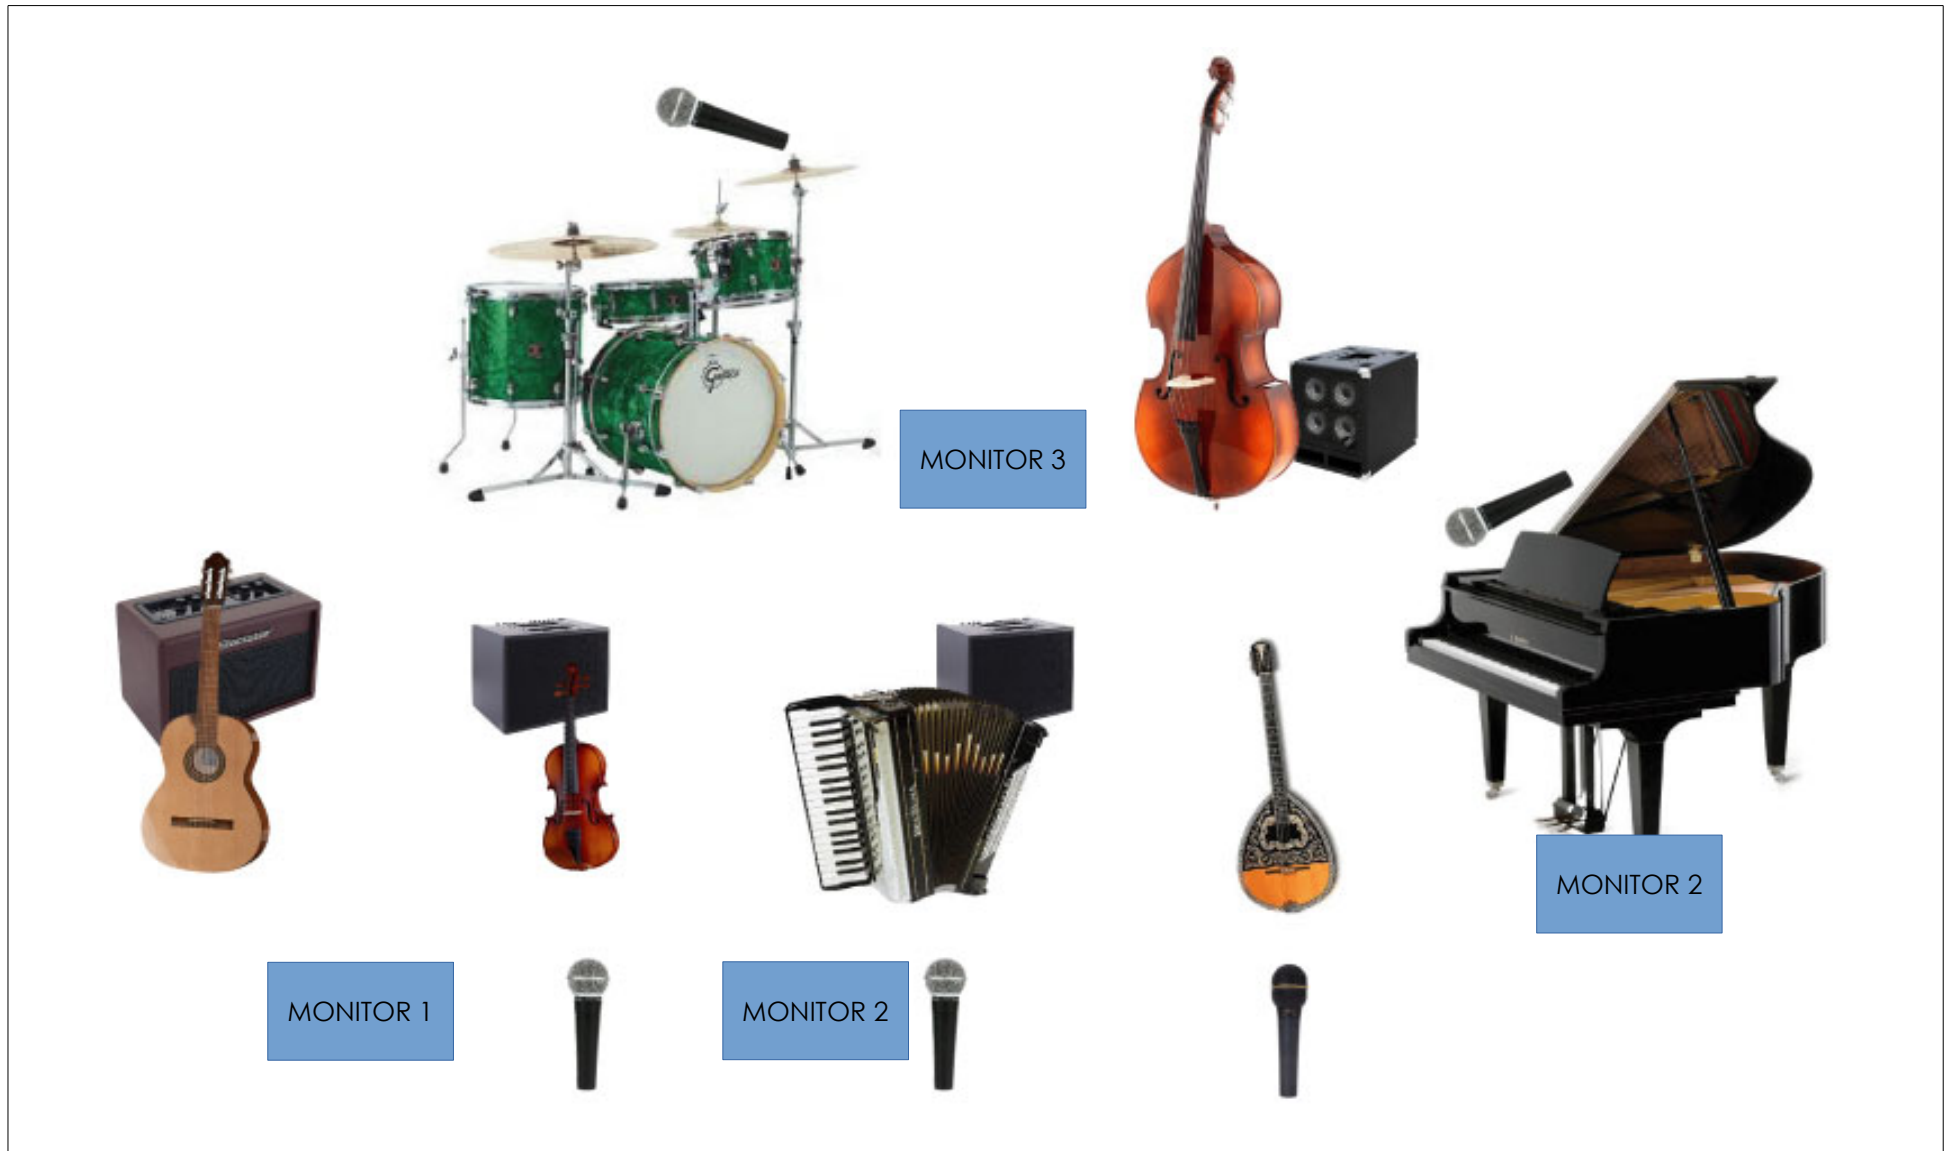

ZYDECO ANNIE + SWAMP CATS
"The spirit of New Orleans"

BACKLINE SETUP
last update: 20.03.2017

ZYDECO ANNIE + SWAMP CATS

"The spirit of New Orleans"

BACKLINE SETUP

last update: 20.03.2017

SUB	FOH	SOURCE	INSERT	WE NEED	WE HAVE
	1	KICK		Audix D6	-
	2	SNARE		Shure SM 57	-
	3	OVERHEAD		AKG C 451 B	-
	4	BASS		-	DI out
	5	GUITAR		Shure SM 57	-
	6	FIDDLE		DI Box	AER Compact 60 ₃
	7	ACCORDION		DI Box	AER Compact 60 ₃
	8	BOUZOUKI		-	-
	9	PIANO		Shure KSM 141	-
	10	PIANO		Shure KSM 141	-
	11	VOC – fiddle		Shure SM 58	-
	12	VOC – accordion		Shure SM 58	-
	13	VOC – bouzouki		-	Electrovoice BK 1
	14	VOC – piano		Shure SM 58	-
	15	VOC – drums		Shure SM 58	-
	16				