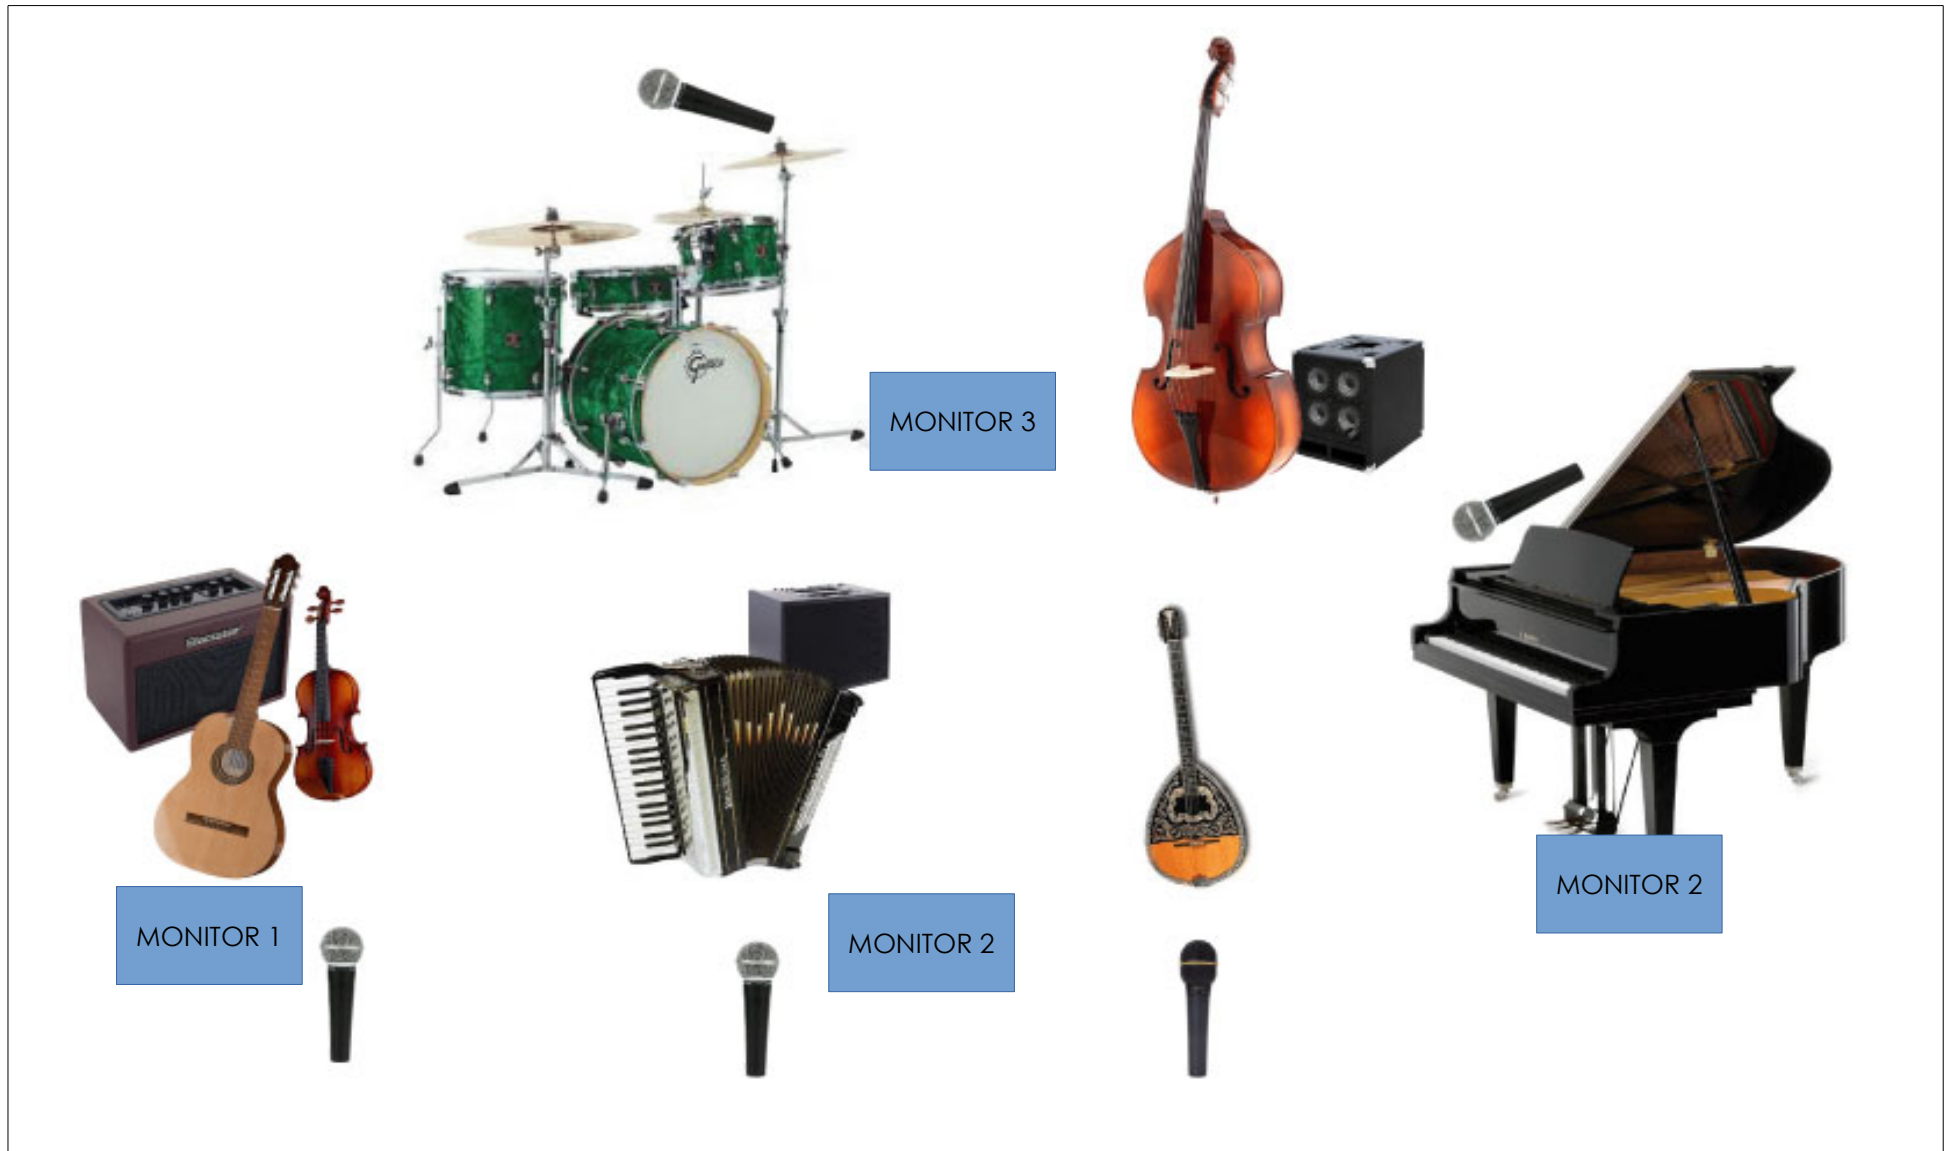

ZYDECO ANNIE + SWAMP CATS
"The spirit of New Orleans"

BACKLINE SETUP
last update: 20.03.2017

ZYDECO ANNIE + SWAMP CATS

"The spirit of New Orleans"

BACKLINE SETUP

last update: 20.03.2017

SUB	FOH	SOURCE	INSERT	WE NEED	WE HAVE
	1	KICK		Audix D6	-
	2	SNARE		Shure SM 57	-
	3	OVERHEAD		AKG C 451 B	-
	4	BASS		-	DI out
	5	FIDDLE + GUITAR A		DI Box	AER Compact 603
	6	ACCORDION		DI Box	AER Compact 603
	7	BOUZOUKI		-	-
	8	PIANO		Shure KSM 141	-
	9	PIANO		Shure KSM 141	-
	10				
	11	VOC – fiddle		Shure SM 58	-
	12	VOC – accordion		Shure SM 58	-
	13	VOC – bouzouki		-	Electrovoice BK 1
	14	VOC – piano		Shure SM 58	-
	15	VOC – drums		Shure SM 58	-
	16				